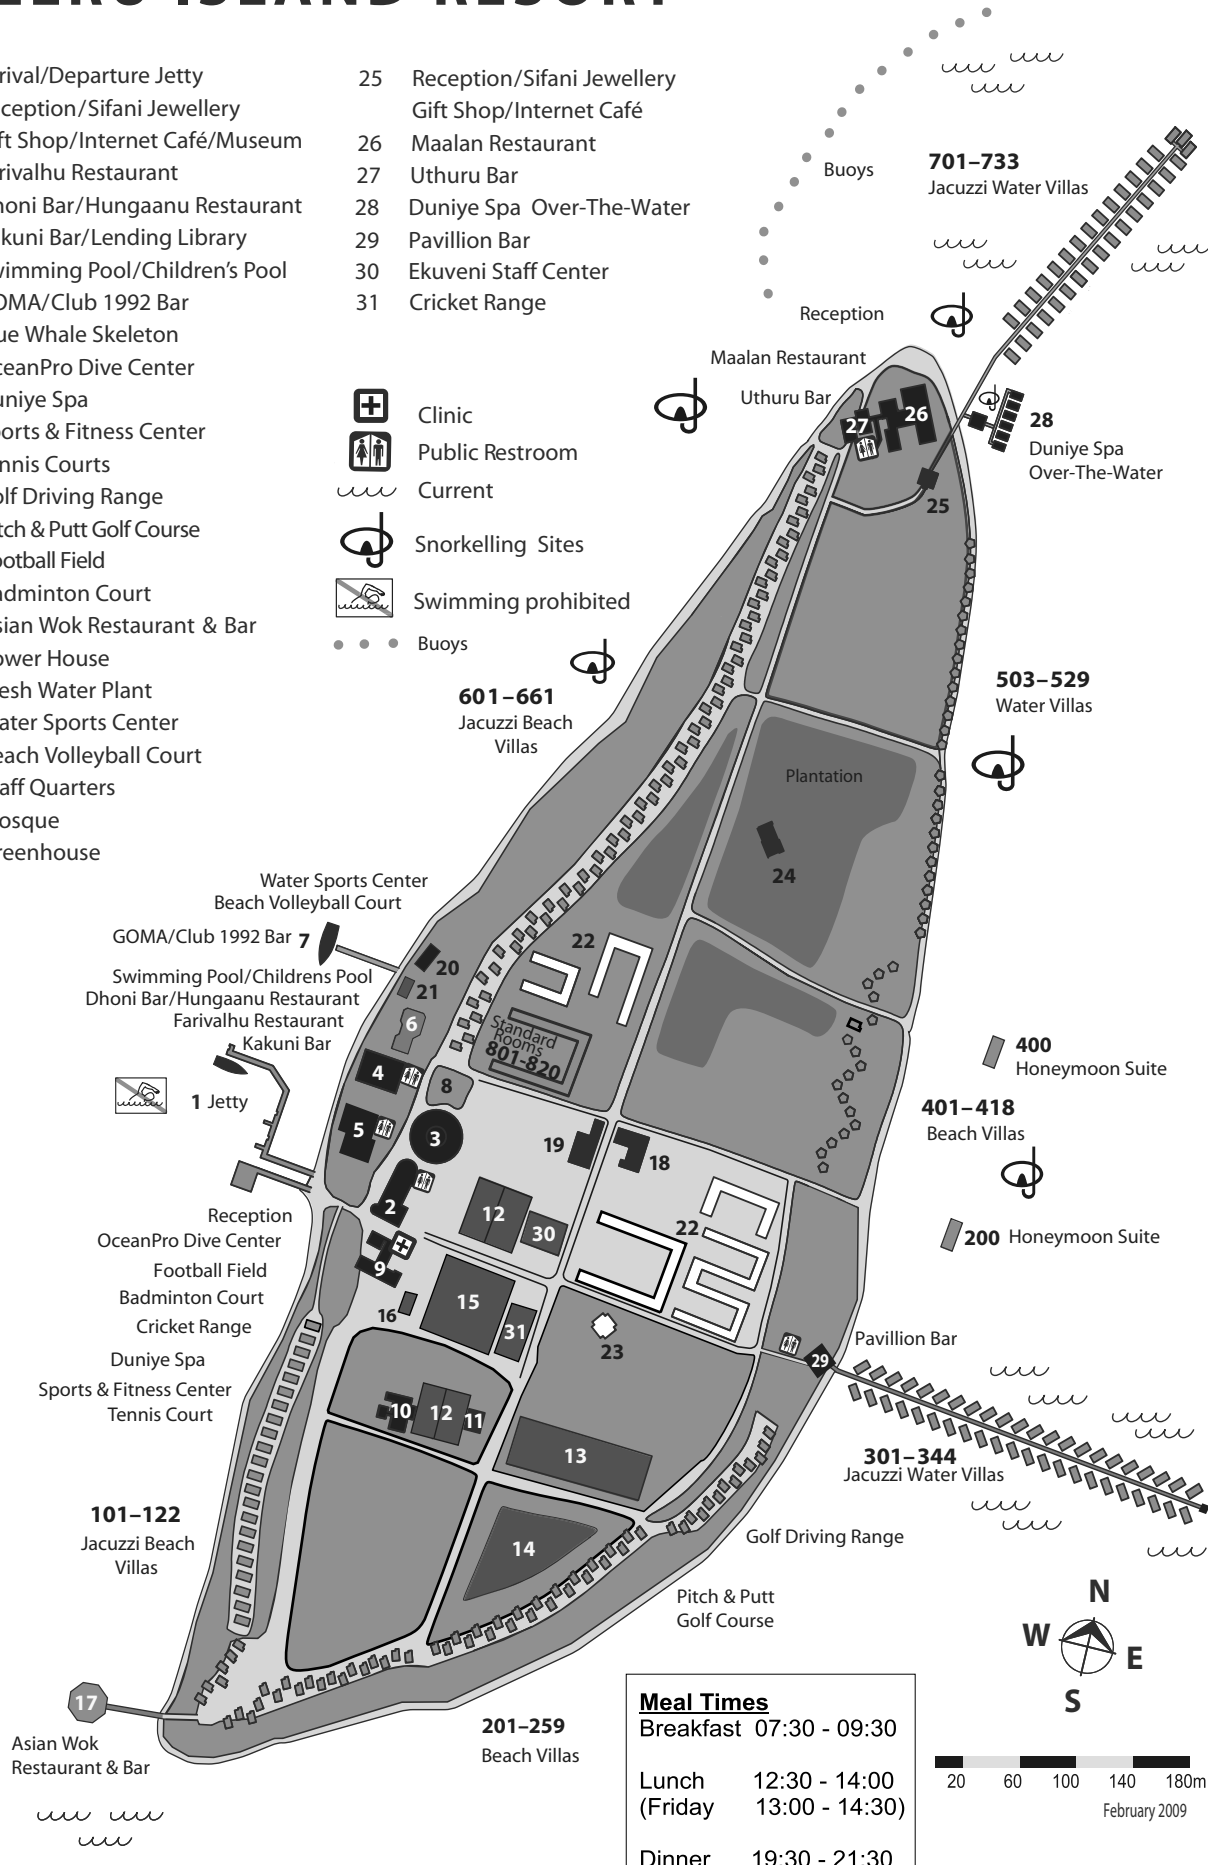

MEERU ISLAND RESORT

- | | |
|--|--|
| 1 Arrival/Departure Jetty | 25 Reception/Sifani Jewellery
Gift Shop/Internet Café |
| 2 Reception/Sifani Jewellery
Gift Shop/Internet Café/Museum | 26 Maalan Restaurant |
| 3 Farivalhu Restaurant | 27 Uthuru Bar |
| 4 Dhoni Bar/Hungaanu Restaurant | 28 Duniye Spa Over-The-Water |
| 5 Kakuni Bar/Lending Library | 29 Pavillion Bar |
| 6 Swimming Pool/Children's Pool | 30 Ekuveni Staff Center |
| 7 GOMA/Club 1992 Bar | 31 Cricket Range |
| 8 Blue Whale Skeleton | |
| 9 OceanPro Dive Center | |
| 10 Duniye Spa | |
| 11 Sports & Fitness Center | |
| 12 Tennis Courts | |
| 13 Golf Driving Range | |
| 14 Pitch & Putt Golf Course | |
| 15 Football Field | |
| 16 Badminton Court | |
| 17 Asian Wok Restaurant & Bar | |
| 18 Power House | |
| 19 Fresh Water Plant | |
| 20 Water Sports Center | |
| 21 Beach Volleyball Court | |
| 22 Staff Quarters | |
| 23 Mosque | |
| 24 Greenhouse | |

-  Clinic
-  Public Restroom
-  Current
-  Snorkelling Sites
-  Swimming prohibited
-  Buoys

Meal Times	
Breakfast	07:30 - 09:30
Lunch	12:30 - 14:00
(Friday)	13:00 - 14:30
Dinner	19:30 - 21:30